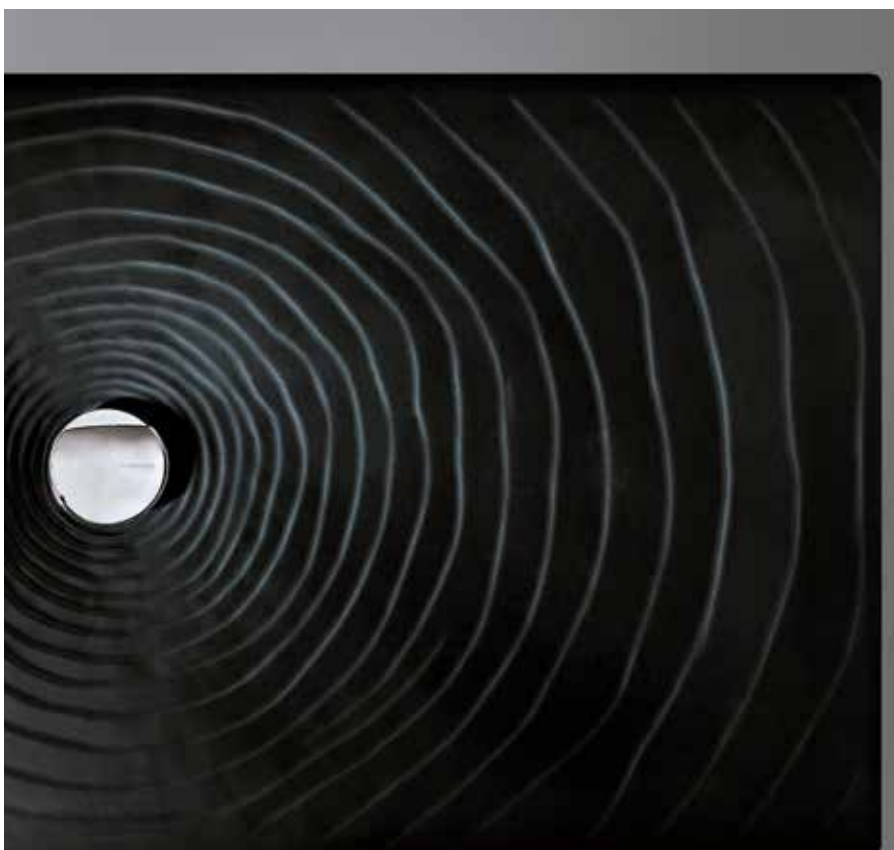

SPIN

Design L.+R. PALOMBA, 2002

goclean®

Spin goclean®
art. 5085G-5058CW03 / 5086
55 x 35 x h 28 cm

Spin goclean®
art. 5085G-5058CW05 / 5086 - 55 x 35 x h 28 cm

WATER DROP

Design LUCA CIMARRA, 2005

Water Drop _ Cenere
art. DR120 - 120 x 80 x h 5,5 cm